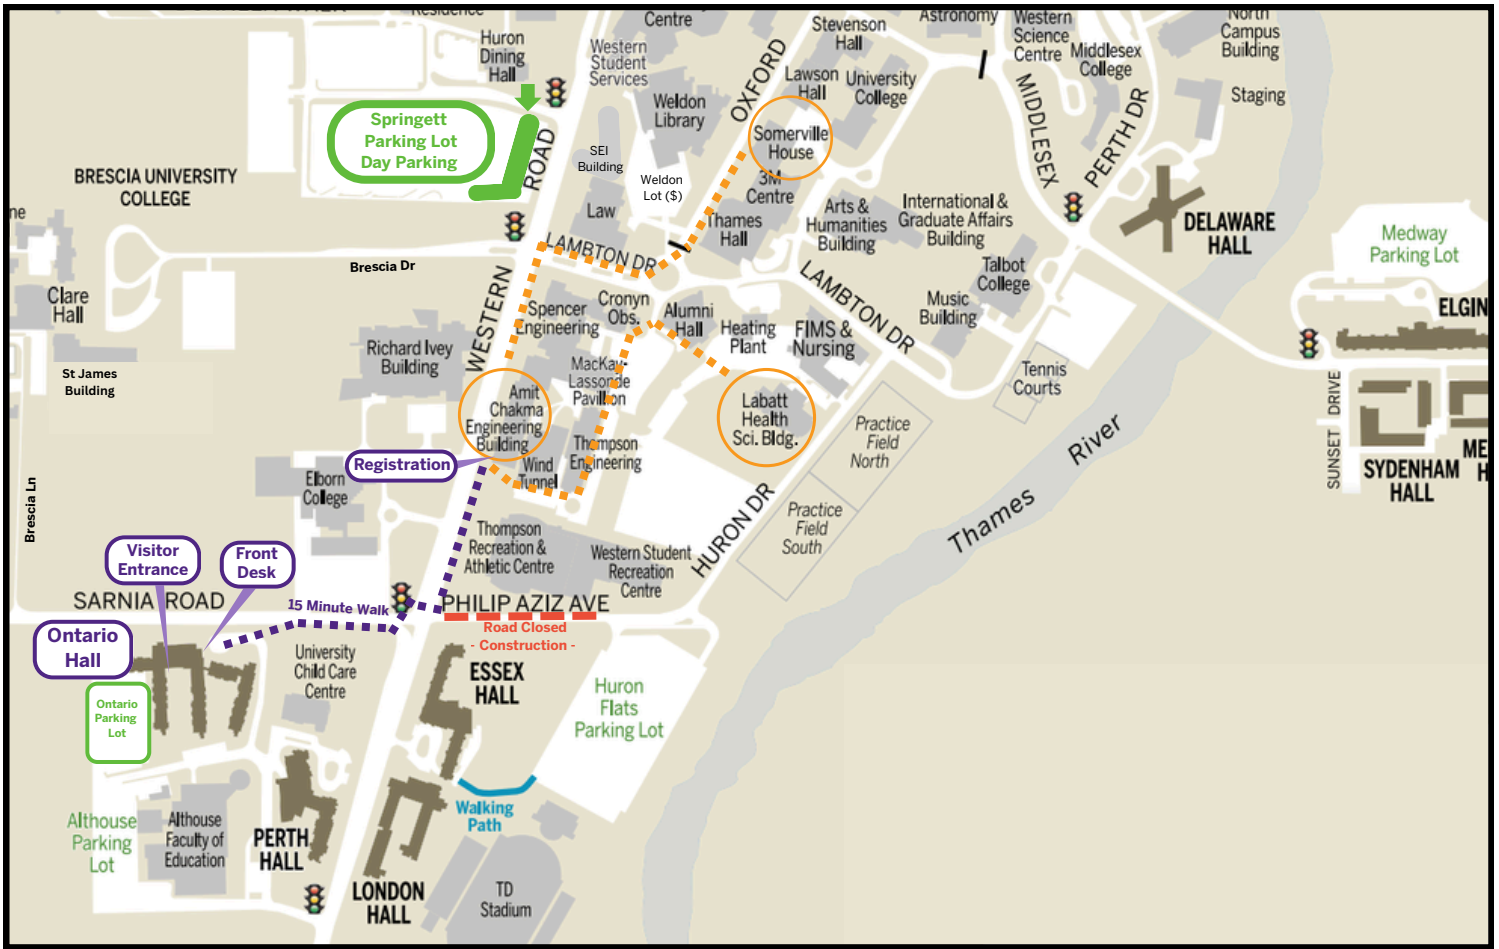

Conference Map

Legend

Ontario Hall Residence

- On Campus Accommodations

Amit Chakma Engineering Building (ACEB)

- Registration
- Opening Reception
- Special Sessions | Parallel Sessions

Labatt Health Sci. Building (HSB)

- Plenary Sessions

Somerville House (SH)

- The Great Hall Banquet